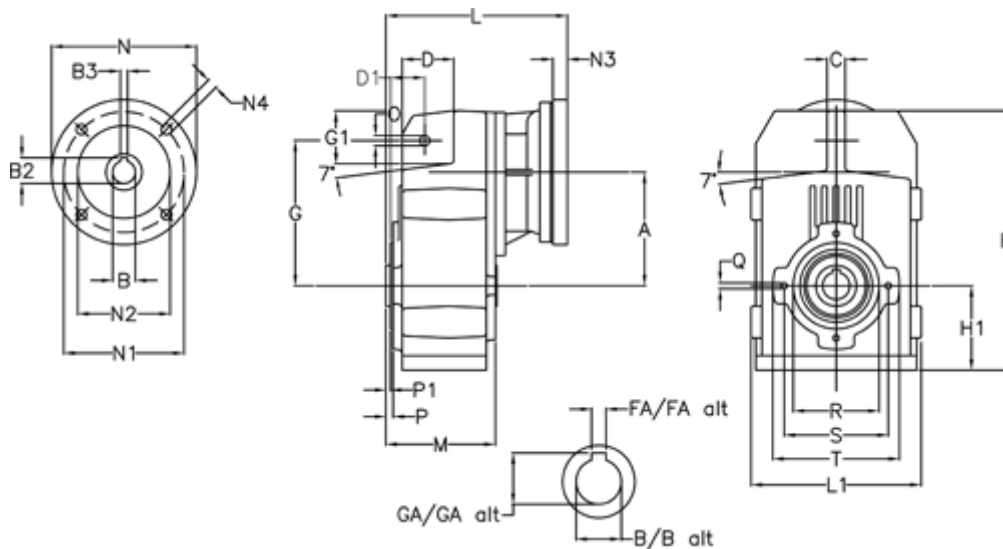

Article number: 29560302343245

Description: Shaft mounted gear
A312H35-23,4-P112B5

Measures

A = 150.50	FA = 10	M = 125.0	Q = M10x17
B = 35	G = 170	N = 250	R = 110
B1 = 28	G1 = 84.0	N1 = 215	S = 130
B2 = 31.3	GA = 38.3	N2 = 180	T = 150
B3 = 8	H = 326.0	N4 = M12x16	
C = 20	H1 = 102.0	O = 13	
D = 68.0	L = 255.0	P = 6.5	
D1 = 54.0	L1 = 210	P1 = 3.5	